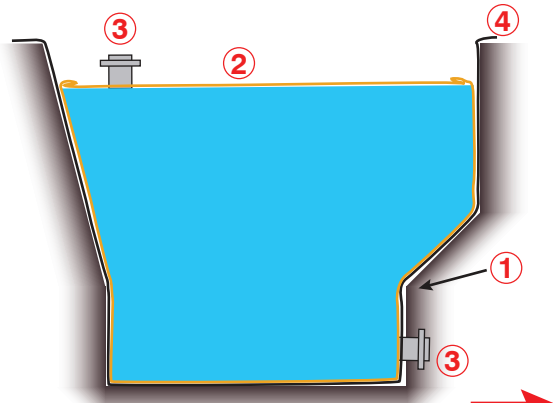

BladderPak

Shaped Industrial Liquid Storage Bladders

What is a Shaped Bladder?

Shaped bladders are in general terms are just like normal pillow tanks, in that they are a flexible container to hold liquid. However unlike pillow tanks that are self supporting, a shaped bladder is usually made to fit the shape of a container or area that it needs to fit into. Examples of where shaped bladders are used include spaces in a yacht or boat, a shipping container or a irregular shaped holding tank. For example an existing tank might be structurally sound and a liner is offer a cheaper way to repair it. Certain shaped bladders are able to be self supporting.

The Main Parts of a Shaped Bladder

1. Unlike a pillow tank, there are no height or size restrictions. However the supporting structure must be able to bear the weight of the filled bladder.
2. Like a normal bladder, no air sits over the contained liquid, greatly reducing the possibility of contamination.

3. Inlet and outlet ports are added as needed. Both the size, type and quantity can be customised.
4. A geotextile or RPVC underlay is used as a protection layer when the surface is rough. RPVC can also act as a secondary containment barrier.

Shaped bladders are often square in shape, but shapes can be made to fit into any area.

All bladders are pressurised and tested for leaks as part of the quality control process.

Available in reinforced and non-reinforced material